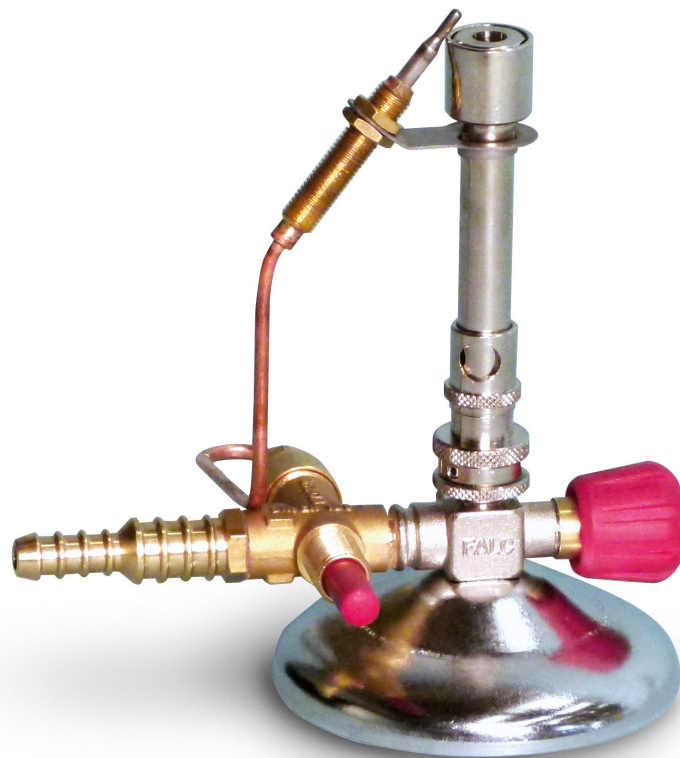

# V173-01CE : Bunsen burner

Universal bunsen burner with air control. Complete with gas-stop valve controlled by a flame sensor and maximum thermostat with reset button. It can be sold in the European market, but not usable in closed spaces.

**V173-01CE**